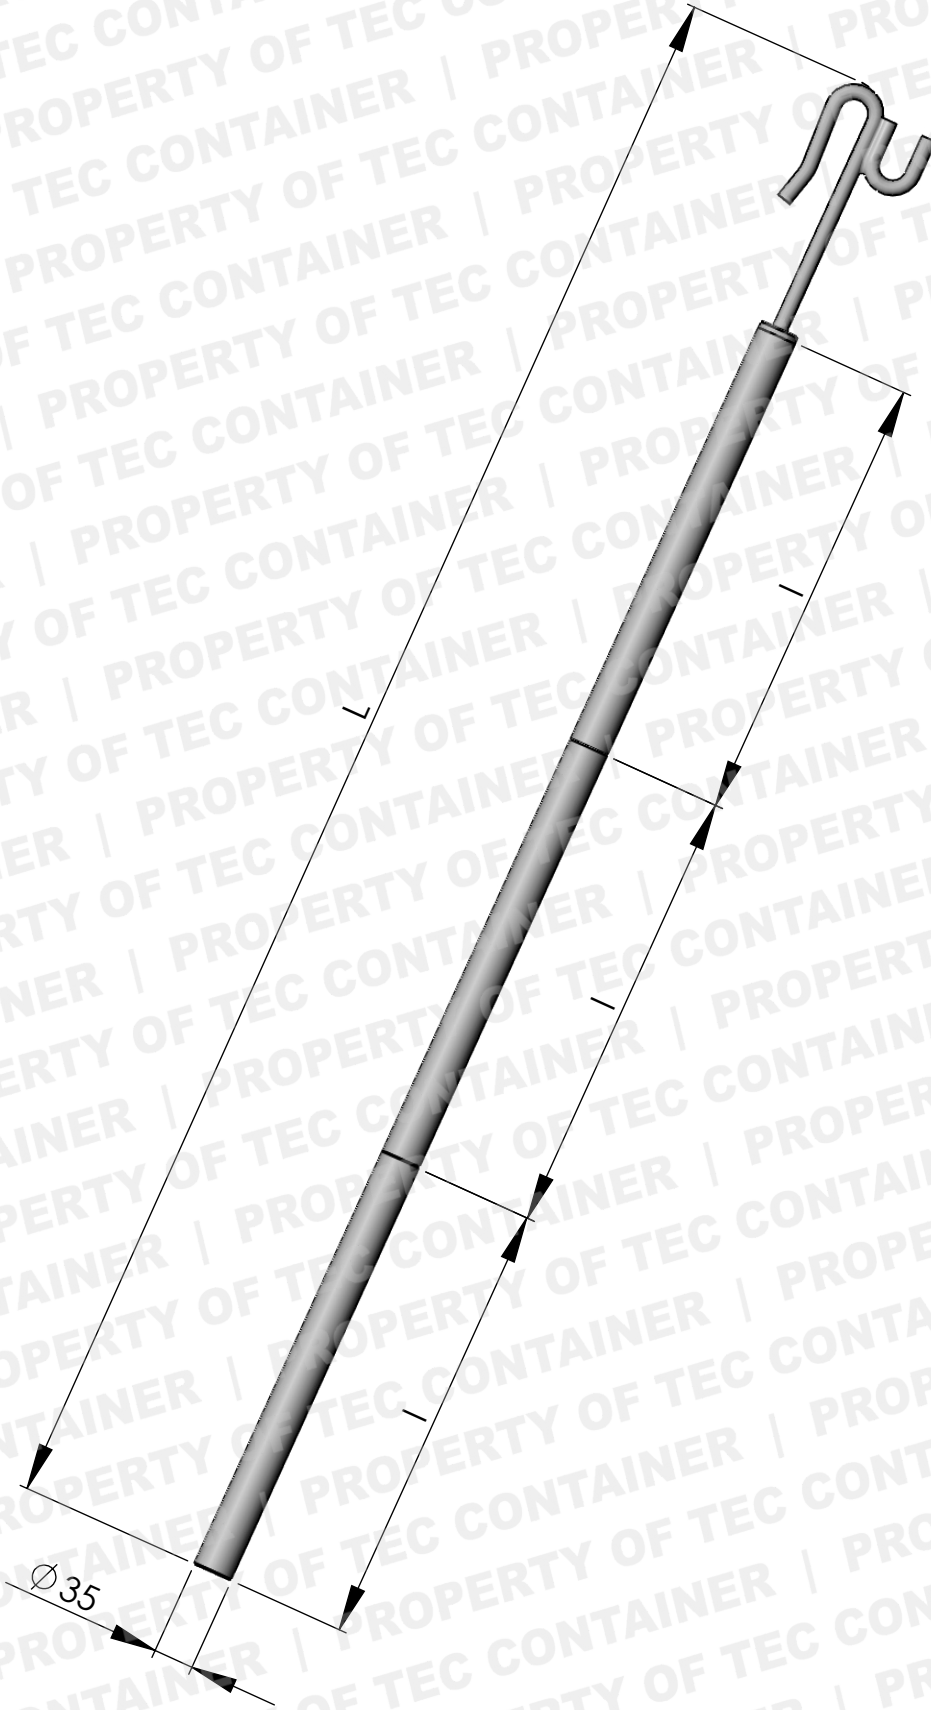

LASHING
EQUIPMENT.COM®
by TEC CONTAINER Since 1976

This drawing is valid for commercial purposes only and must not be copied, disclosed or used without our permission

Material:	Aluminium tube
Weight:	according to length
SWL	N/A kN
BL	N/A kN

TEC CONTAINER S.A.
+ 34 91 302 16 38
lashingequipment.com
teccontainer.com
info@lashingequipment.com

Description:

ACTUATOR POLE

Reference:

CI-45-P

Real pieces might have variations in details such as weight and sizes