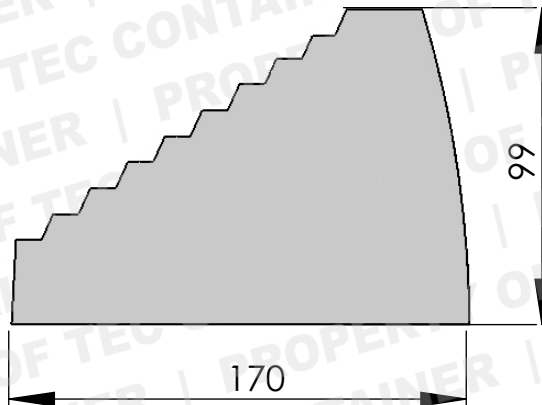

LASHING
EQUIPMENT.COM[®]
by TEC CONTAINER Since 1976

Mark "CW-1"

Hole for Handle Wire

Mark "TEC"

Hole for Handle Wire

Material:	Rubber
Weight:	1.30 kg
SWL	N/A
BL	N/A

TEC CONTAINER S.A.
+ 34 91 302 16 38
lashingequipment.com
teccontainer.com
info@lashingequipment.com

Description:

RUBBER CHOCK FOR CAR

Reference:

CW-1

Real pieces might have variations in details such as weight and sizes

This drawing is valid for commercial purposes only and must not be copied, disclosed or used without our permission