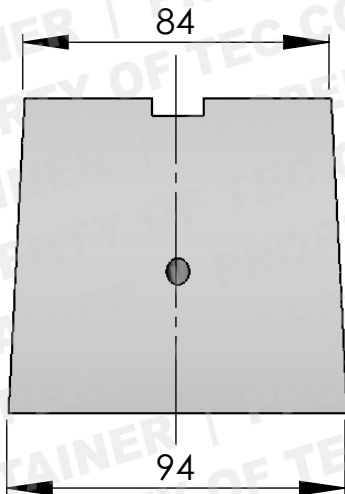

LASHING
EQUIPMENT.COM[®]
by TEC CONTAINER Since 1976

Mark "CW-1"

Hole for Handle Wire

Mark "TEC"

Hole for Handle Wire

Material:	Rubber
Weight:	1.30 kg
SWL	N/A
BL	N/A

TEC CONTAINER S.A.
+ 34 91 302 16 38
lashingequipment.com
teccontainer.com
info@lashingequipment.com

Description:

RUBBER CHOCK FOR CAR

Reference:

CW-1

Real pieces might have variations in details such as weight and sizes

This drawing is valid for commercial purposes only and must not be copied, disclosed or used without our permission