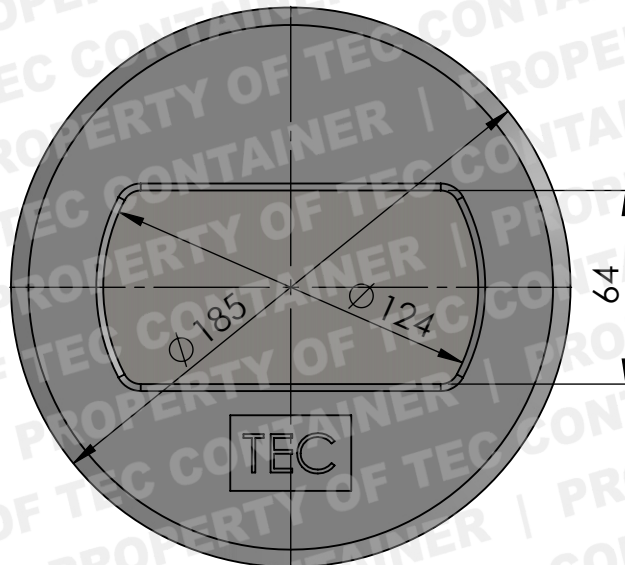

**LASHING**  
**EQUIPMENT.COM**  
by **TEC CONTAINER** Since 1976

This drawing is valid for commercial purposes only and must not be copied, disclosed or used without our permission

Material: **Weldable steel**

Weight: 7 kg

SWL 250 kN

BL 500 kN

TEC CONTAINER S.A.  
+ 34 91 302 16 38  
[lashingequipment.com](http://lashingequipment.com)  
[teccontainer.com](http://teccontainer.com)  
[info@lashingequipment.com](mailto:info@lashingequipment.com)

Description:

**FLUSH ISO POCKET**

Reference:

**FE-07A-1C**

Real pieces might have variations in details such as weight and sizes